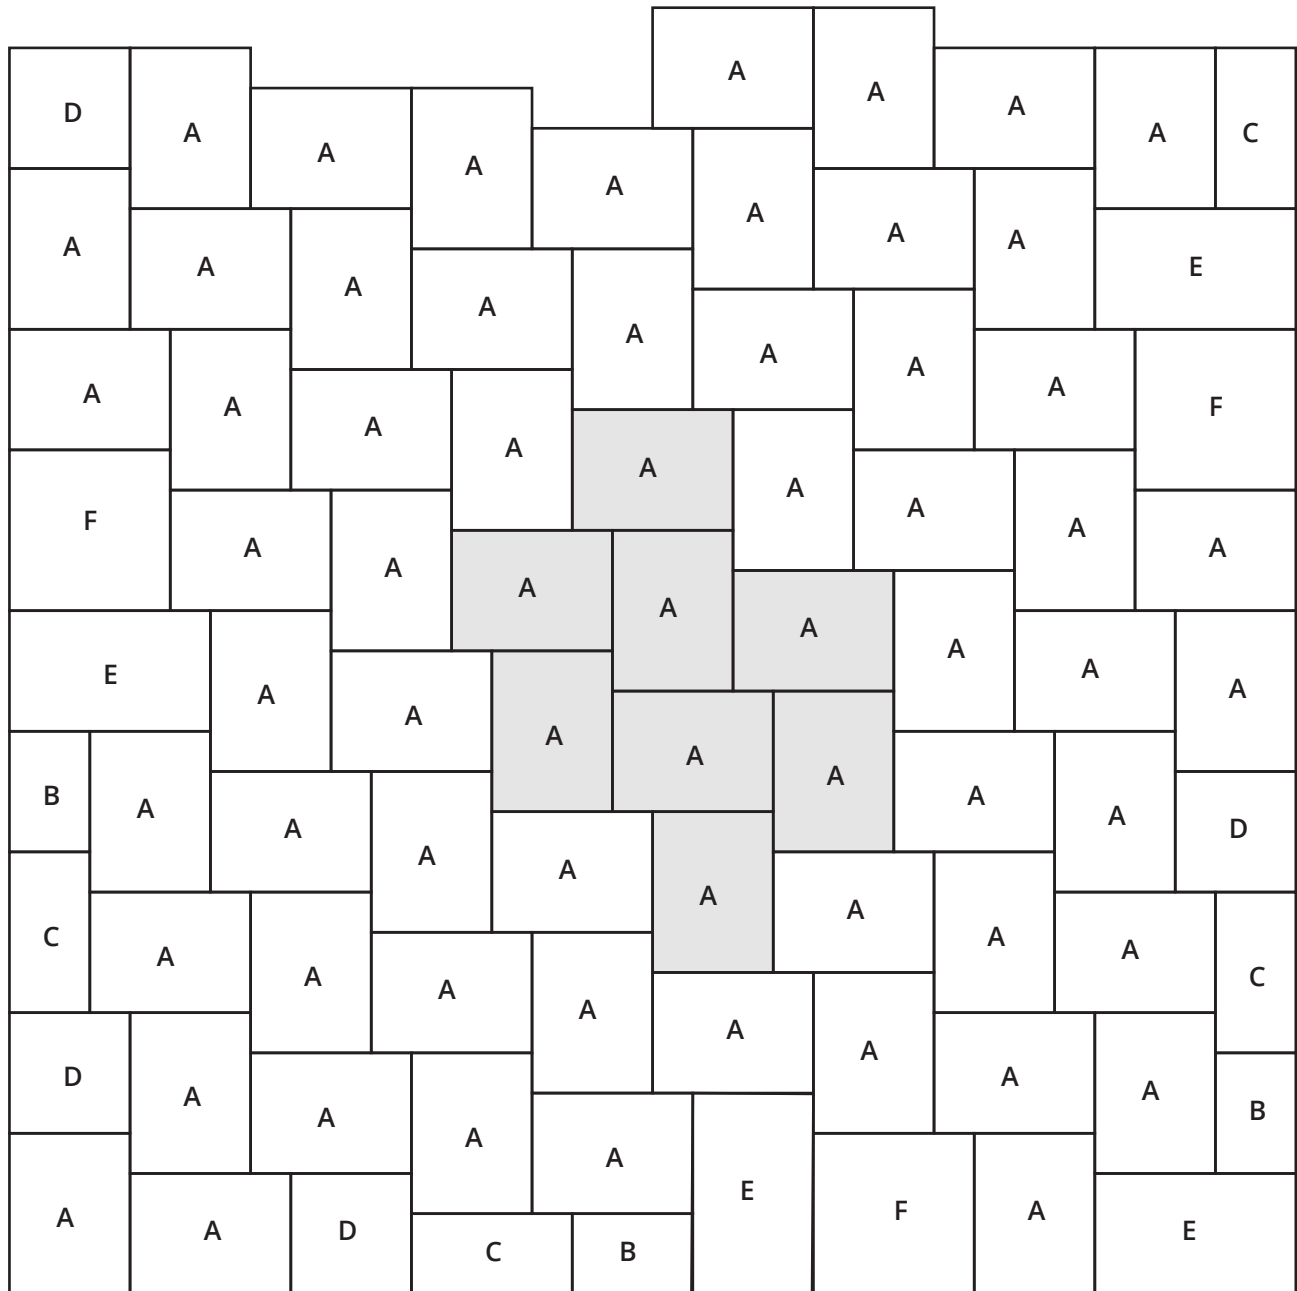

STONE CURATORS

UNIQUE HERRINGBONE DIMENSIONAL CUT PAVING PATTERN Large Format

A = 18 x 24 edge stones: B = 12 x 18 C = 12 x 24 D = 18 x 18 E = 18 x 30 F = 24 x 24

Joint widths: 0", 1/4", 3/8", 1/2"

Notes: This pattern is unique because the edge stones may be purchased in larger stones to alleviate smaller pieces.