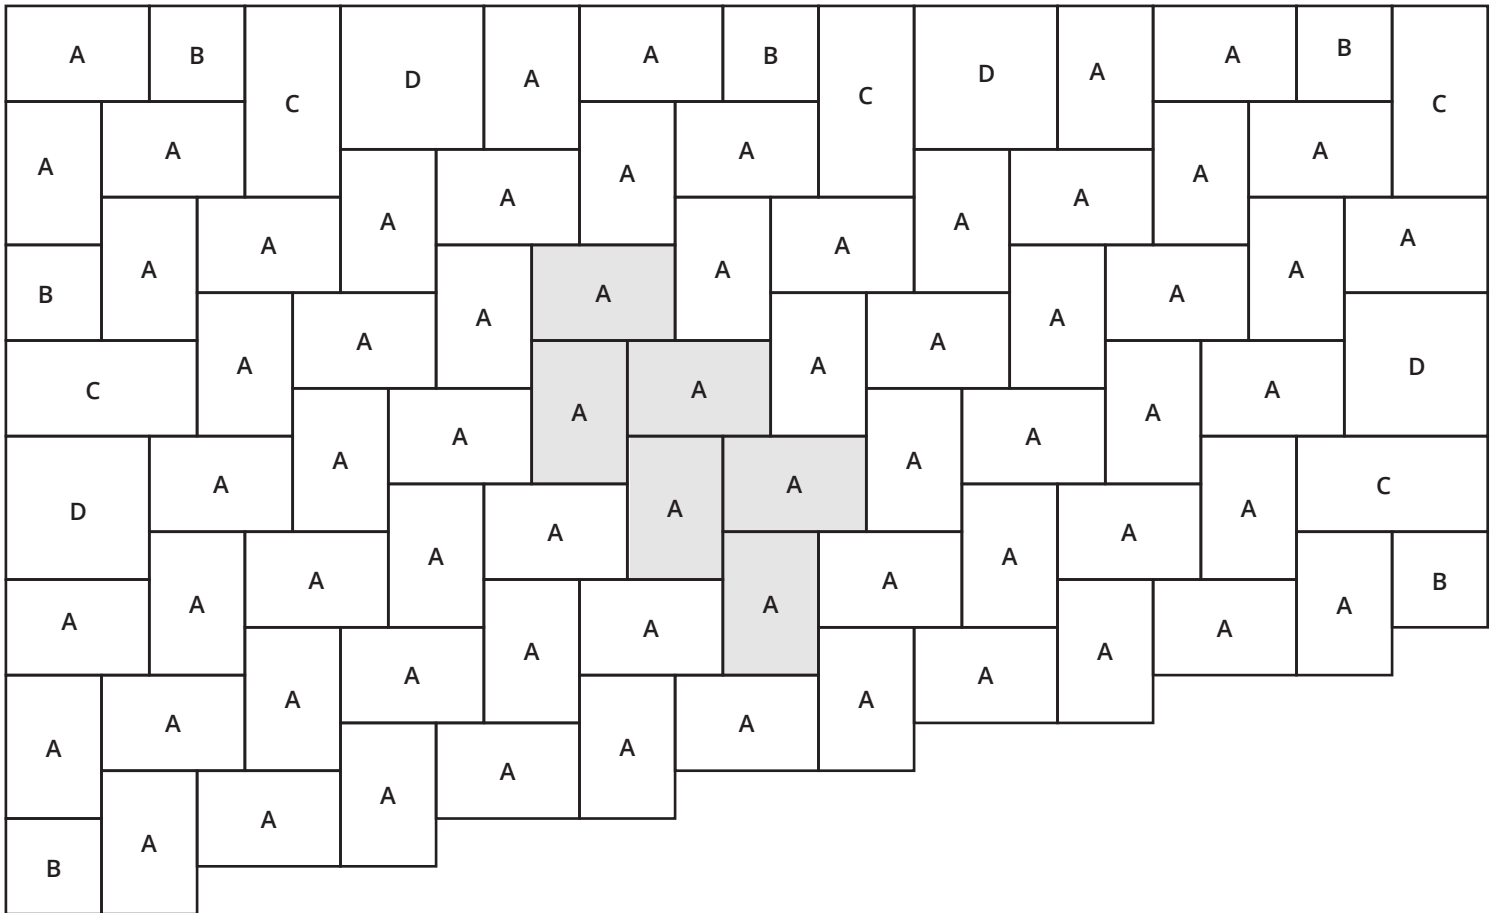

## UNIQUE HERRINGBONE PATTERN DIMENSIONAL CUT PAVING PATTERN Small Format

A = 12 x 18    edge stones: B = 12 x 12    C = 12 x 24    D = 18 x 18

**Joint widths:** 0", 1/4", 3/8", 1/2"