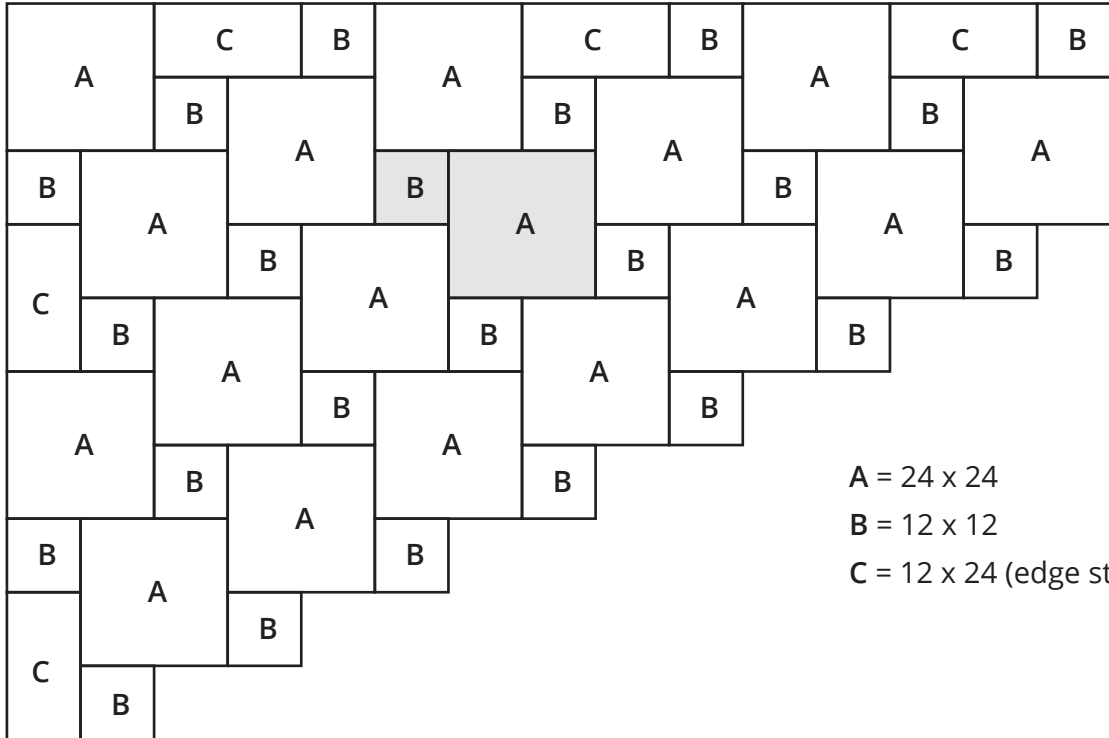

## TEAR DROP DIMENSIONAL CUT PAVING PATTERN

### Small Format

### Large Format

Joint widths: 0", 1/4", 3/8", 1/2"