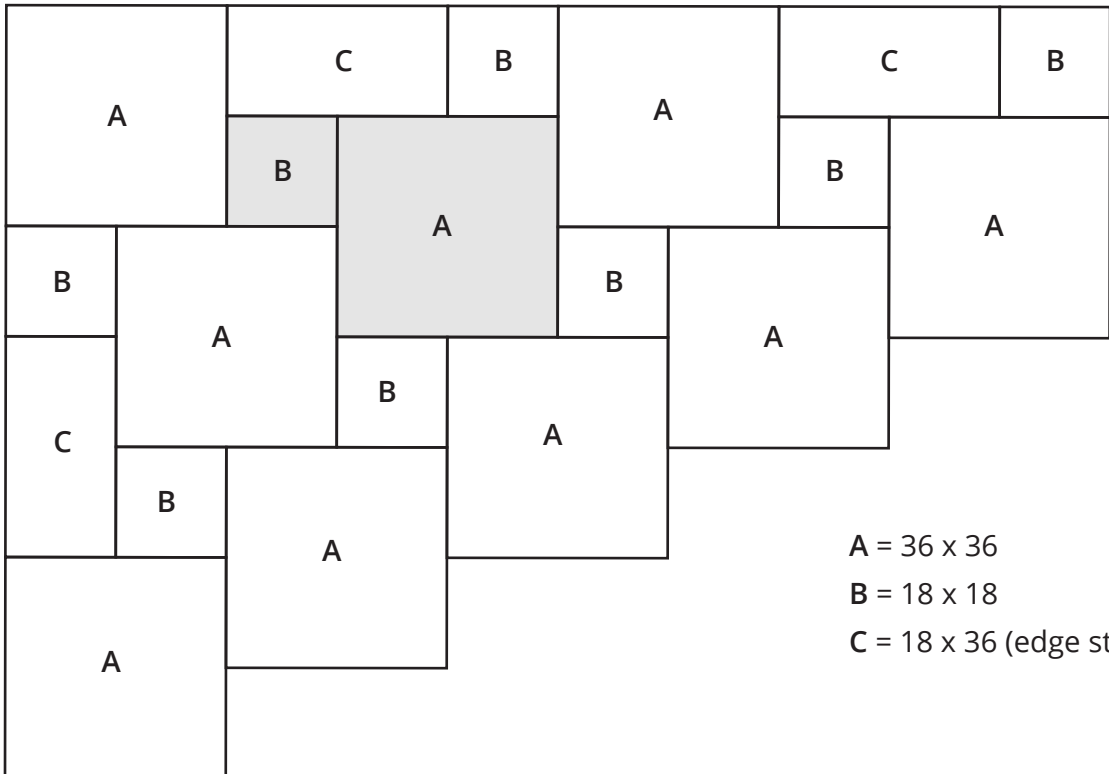

## TEAR DROP DIMENSIONAL CUT PAVING PATTERN

### Small Format

### Large Format

Joint widths: 0", 1/4", 3/8", 1/2"